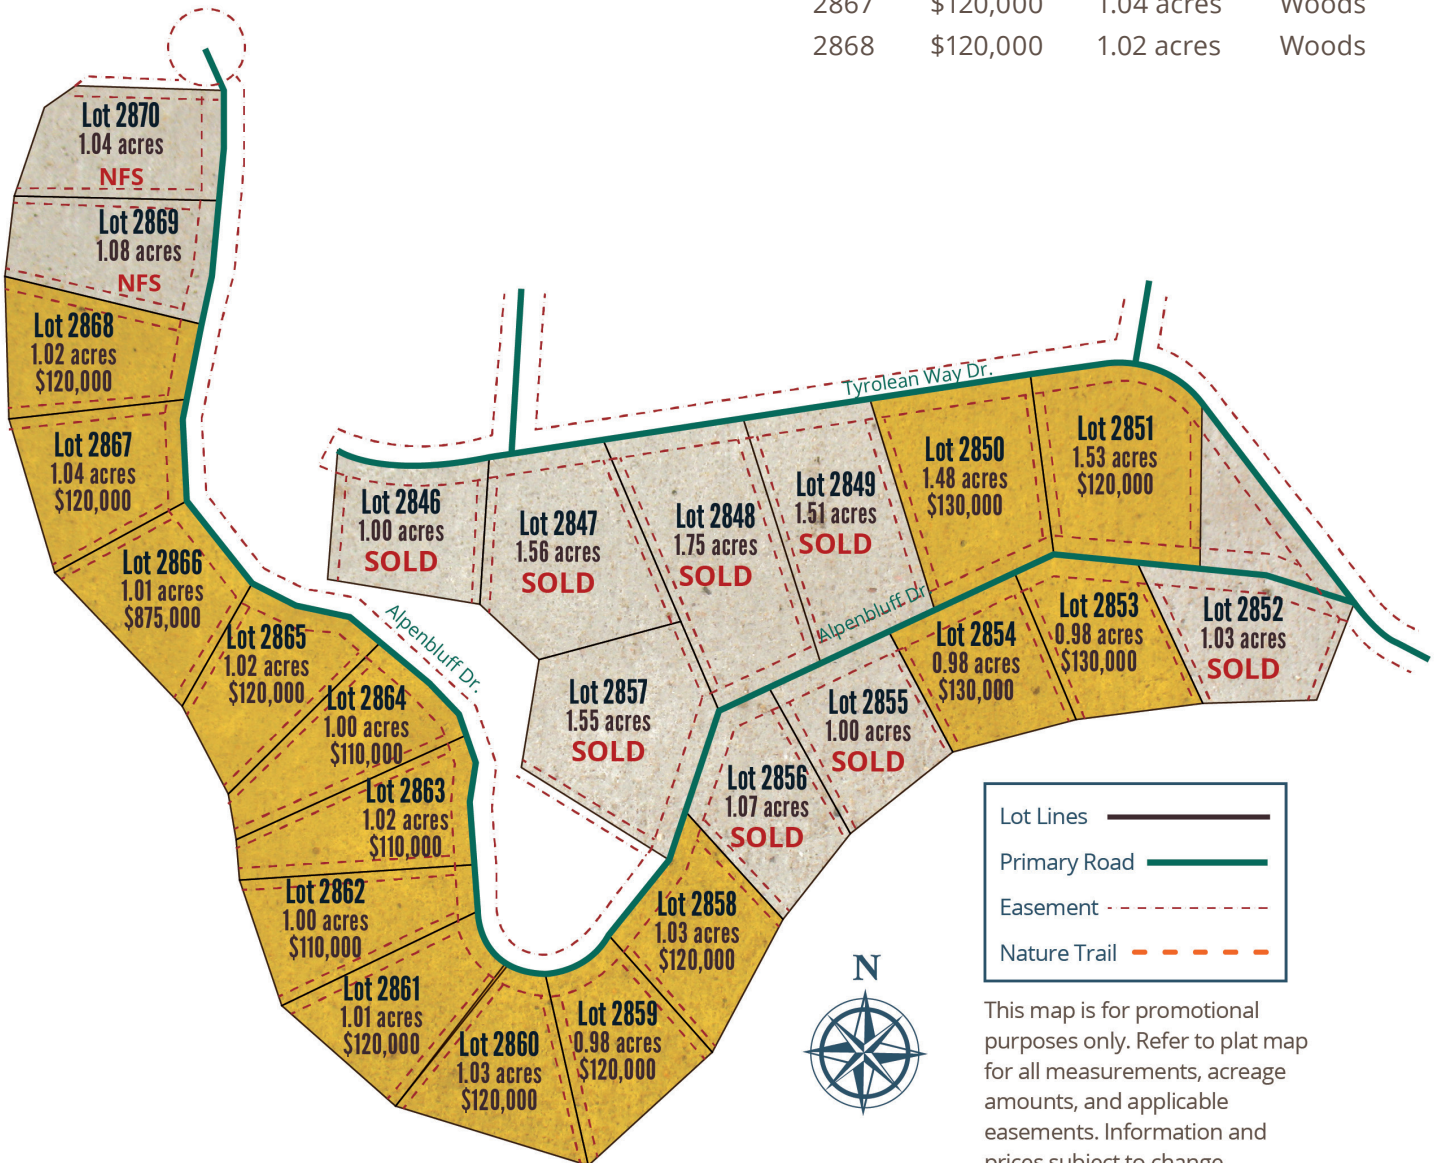

SONNENHAUS/TREEHOUSE COMMUNITY

Lot	Price	Acreage	Setting	Lot	Price	Acreage	Setting
2850	\$130,000	1.48 acres	Woods	2858	\$120,000	1.03 acres	Woods
2851	\$120,000	1.53 acres	Woods	2859	\$120,000	0.98 acres	Woods
2853	\$130,000	0.98 acres	Woods	2860	\$120,000	1.03 acres	Woods
2854	\$130,000	0.98 acres	Woods	2861	\$120,000	1.01 acres	Woods
				2862	\$110,000	1.00 acres	Woods
				2863	\$110,000	1.02 acres	Woods
				2864	\$110,000	1.00 acres	Woods
				2865	\$120,000	1.02 acres	Woods
				2866	\$875,000	1.01 acres	Woods
				2867	\$120,000	1.04 acres	Woods
				2868	\$120,000	1.02 acres	Woods

This map is for promotional purposes only. Refer to plat map for all measurements, acreage amounts, and applicable easements. Information and prices subject to change.
 Map as of 10/8/25 RL

SONNENHAUS/TREEHOUSE COMMUNITY

Lot	Price	Acreage	Setting
2766	\$99,750	1.53 acres	Woods
2767	\$99,750	1.81 acres	Woods
2768	\$99,750	1.45 acres	Woods
2769	\$99,750	1.84 acres	Woods
2770	\$99,750	1.83 acres	Woods
2771	\$99,750	1.60 acres	Prairie
2772	\$99,750	1.62 acres	Woods

Lot	Price	Acreage	Setting
2773	\$99,750	1.71 acres	Woods
2774	\$99,750	1.56 acres	Prairie
2775	\$99,750	1.46 acres	Woods
2777	\$99,750	1.47 acres	Woods
2752	\$99,750	1.91 acres	Woods
2753	\$99,750	1.93 acres	Woods
2754	\$99,750	2.06 acres	Woods
2810	\$99,750	1.68 acres	Prairie
2811	\$99,750	1.91 acres	Prairie
2812	\$99,750	1.90 acres	Prairie
2813	\$1,189,000	1.50 acres	Prairie