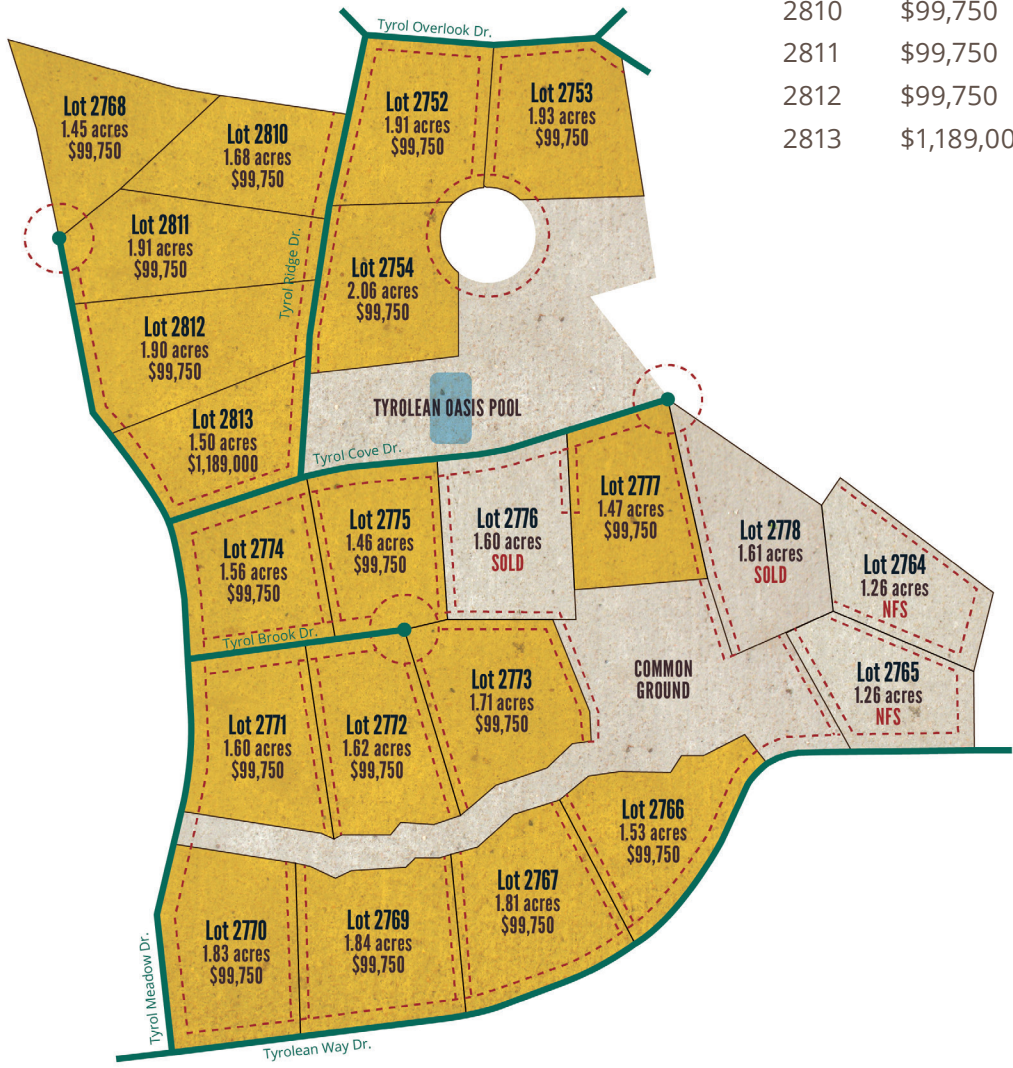

SONNENHAUS/TREEHOUSE COMMUNITY

Lot	Price	Acreage	Setting	Lot	Price	Acreage	Setting
2850	\$130,000	1.48 acres	Woods	2858	\$120,000	1.03 acres	Woods
2851	\$120,000	1.53 acres	Woods	2859	\$120,000	0.98 acres	Woods
2853	\$130,000	0.98 acres	Woods	2860	\$120,000	1.03 acres	Woods
2854	\$130,000	0.98 acres	Woods	2861	\$120,000	1.01 acres	Woods
				2862	\$110,000	1.00 acres	Woods
				2863	\$110,000	1.02 acres	Woods
				2864	\$110,000	1.00 acres	Woods
				2865	\$120,000	1.02 acres	Woods
				2866	\$875,000	1.01 acres	Woods
				2867	\$120,000	1.04 acres	Woods
				2868	\$120,000	1.02 acres	Woods

This map is for promotional purposes only. Refer to plat map for all measurements, acreage amounts, and applicable easements. Information and prices subject to change.
 Map as of 10/8/25 RL

SONNENHAUS/TREEHOUSE COMMUNITY

Lot	Price	Acreage	Setting
2766	\$99,750	1.53 acres	Woods
2767	\$99,750	1.81 acres	Woods
2768	\$99,750	1.45 acres	Woods
2769	\$99,750	1.84 acres	Woods
2770	\$99,750	1.83 acres	Woods
2771	\$99,750	1.60 acres	Prairie
2772	\$99,750	1.62 acres	Woods

Lot	Price	Acreage	Setting
2773	\$99,750	1.71 acres	Woods
2774	\$99,750	1.56 acres	Prairie
2775	\$99,750	1.46 acres	Woods
2777	\$99,750	1.47 acres	Woods
2752	\$99,750	1.91 acres	Woods
2753	\$99,750	1.93 acres	Woods
2754	\$99,750	2.06 acres	Woods
2810	\$99,750	1.68 acres	Prairie
2811	\$99,750	1.91 acres	Prairie
2812	\$99,750	1.90 acres	Prairie
2813	\$1,189,000	1.50 acres	Prairie