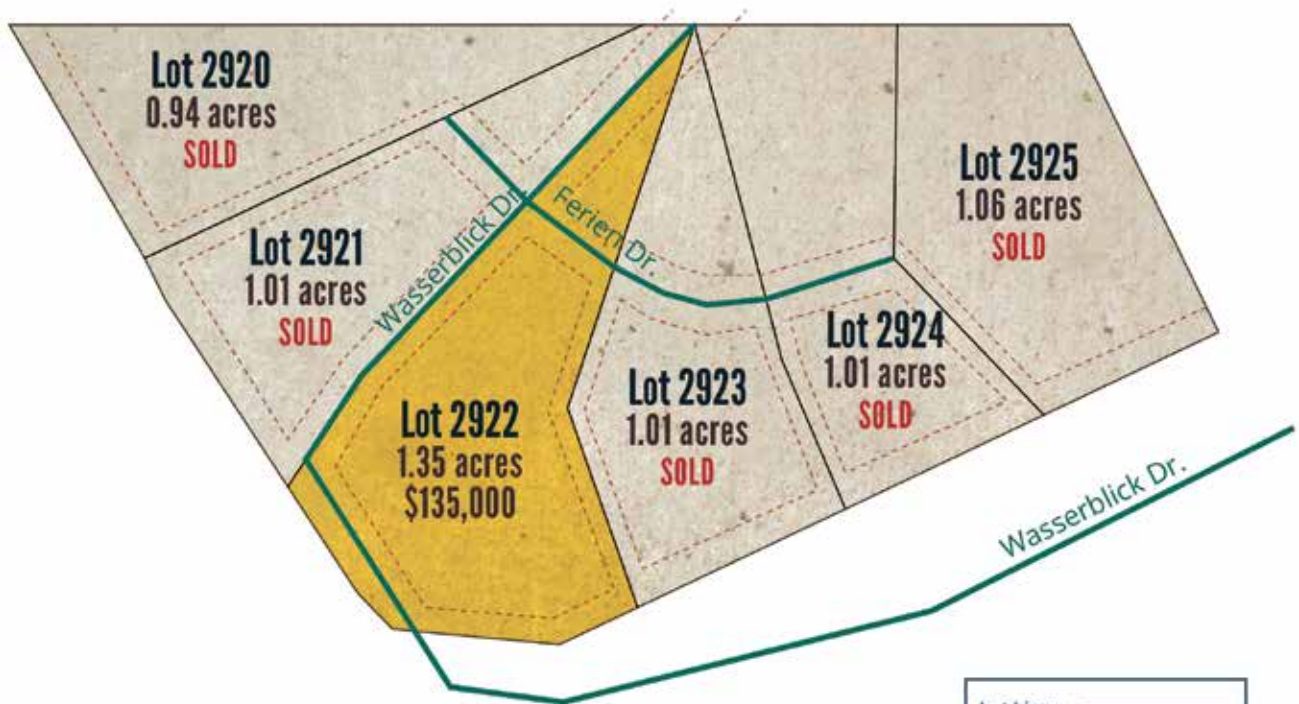

FEATURED CHALET COMMUNITIES

Chalet Development Near Lake Tyrol

Explore the natural beauty of the new Tyrolean Region and discover rolling hills, multiple lakes, hiking trails, community pool, and more. Located near Innsbrook's primary amenity complex and surrounded by 1,500 beautiful acres of dense forest and rolling hills. *Chalets are secondary properties and cannot be used as a primary residence.*

Lot	Price	Acreage	Setting
2922	\$135,000	1.35 acres	Woods

Lot Lines	
Primary Road	
Easement	
Nature Trail	

This map is for promotional purposes only. Refer to plat map for all measurements, acreage amounts, and applicable easements. Information and prices subject to change.
Map as of 1/1/26 RL