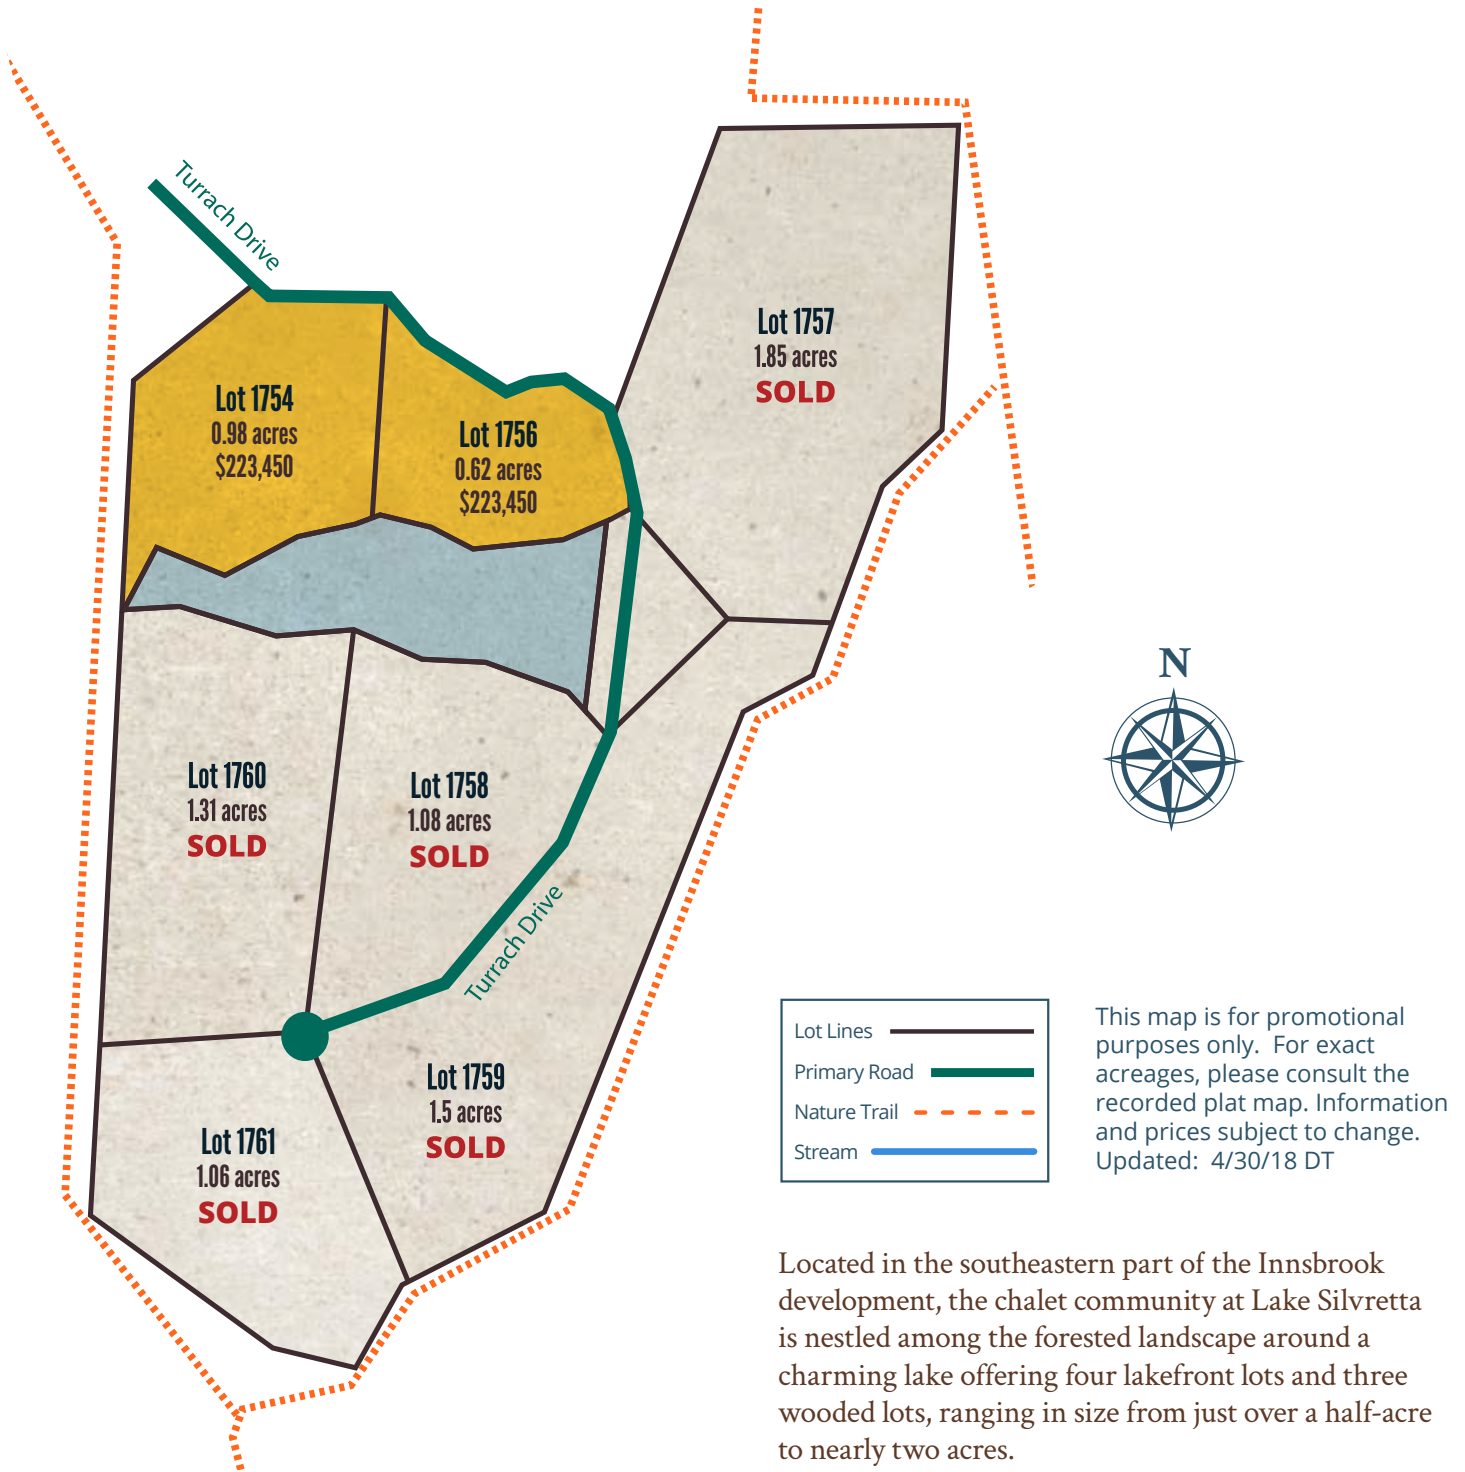

# LAKE SILVRETTA

Located in the southeastern part of the Innsbrook development, the chalet community at Lake Silvretta is nestled among the forested landscape around a charming lake offering four lakefront lots and three wooded lots, ranging in size from just over a half-acre to nearly two acres.

Just north of Silvretta are the chalet lake communities Turrach and Sonnenblick, as well as the established, mile-long Wynnbrook Nature Trail. The Lake Aspen beach areas with swim docks are close by. Plus, the tennis courts, golf course and restaurant are just a few minutes away.

<i>Lot Number</i>	<i>Price</i>	<i>Acreage</i>	<i>Setting</i>
1754	\$223,450	0.98 acres	Lakefront
1756	\$223,450	0.62 acres	Lakefront