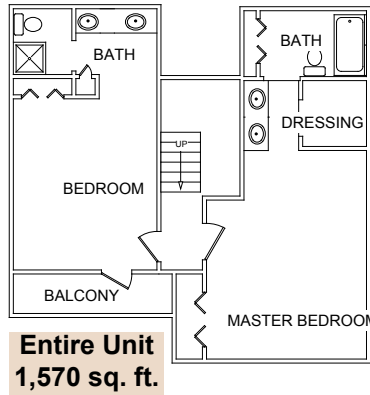

# INNSBROOK CONDOMINIUMS

**DELUXE - First Floor**

**DELUXE - Second Floor - 2 Bedroom**

**DELUXE - Second Floor - 3 Bedroom**

**PLUSH - First Floor**

**PLUSH - Second Floor - 2 Bedroom**

**PLUSH - Second Floor - 3 Bedroom**

**GENEVA COVE - 2 Bedroom**

**1,160 sq. ft.**

**VILLA SUITE**

**550 sq. ft.**

Floorplans are approximate.  
For marketing purposes only.  
Updated: 7/20/10 JJ