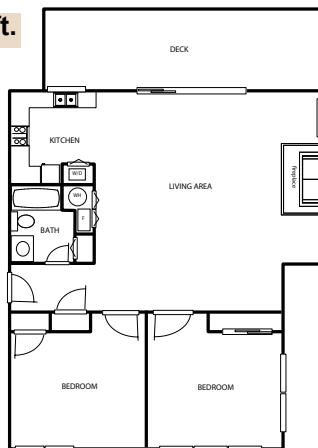

# INNSBROOK CONDOMINIUMS

**DELUXE - First Floor**

**DELUXE - Second Floor - 2 Bedroom**

**DELUXE - Second Floor - 3 Bedroom**

**PLUSH - First Floor**

**PLUSH - Second Floor - 2 Bedroom**

**PLUSH - Second Floor - 3 Bedroom**

**GENEVA COVE - 2 Bedroom**

**1,160 sq. ft.**

**VILLA SUITE**

**550 sq. ft.**

Floorplans are approximate.  
For marketing purposes only.  
Updated: 7/20/10 JJ