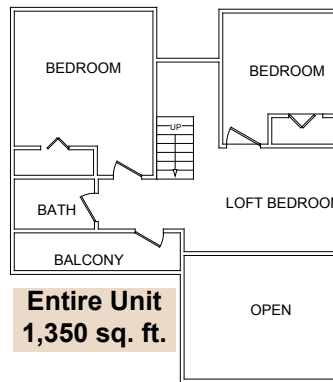

# INNSBROOK CONDOMINIUMS

**DELUXE - First Floor**

**DELUXE - Second Floor - 2 Bedroom**

**DELUXE - Second Floor - 3 Bedroom**

**PLUSH - First Floor**

**PLUSH - Second Floor - 2 Bedroom**

**PLUSH - Second Floor - 3 Bedroom**

**GENEVA COVE - 2 Bedroom**

**1,160 sq. ft.**

**VILLA SUITE**

**550 sq. ft.**

Floorplans are approximate.  
For marketing purposes only.  
Updated: 7/20/10 JJ