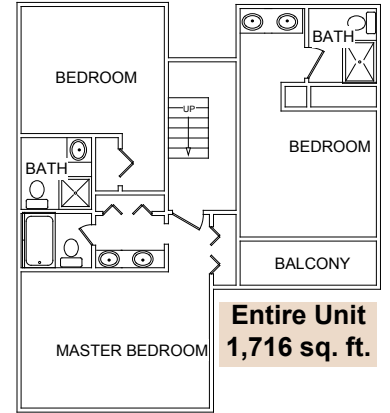

# INNSBROOK CONDOMINIUMS

**DELUXE - First Floor**

**DELUXE - Second Floor - 2 Bedroom**

**DELUXE - Second Floor - 3 Bedroom**

**PLUSH - First Floor**

**PLUSH - Second Floor - 2 Bedroom**

**PLUSH - Second Floor - 3 Bedroom**

**GENEVA COVE - 2 Bedroom**

**1,160 sq. ft.**

**VILLA SUITE**

**550 sq. ft.**

Floorplans are approximate.  
For marketing purposes only.  
Updated: 7/20/10 JJ