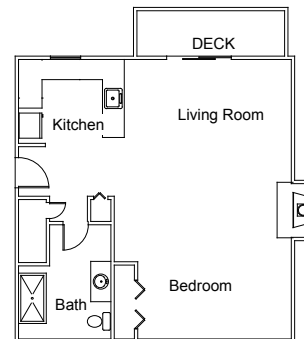

# INNSBROOK CONDOMINIUMS

**DELUXE - First Floor**

**DELUXE - Second Floor - 2 Bedroom**

**DELUXE - Second Floor - 3 Bedroom**

**PLUSH - First Floor**

**PLUSH - Second Floor - 2 Bedroom**

**PLUSH - Second Floor - 3 Bedroom**

**GENEVA COVE - 2 Bedroom**

**1,160 sq. ft.**

**VILLA SUITE**

**550 sq. ft.**

Floorplans are approximate.  
For marketing purposes only.  
Updated: 7/20/10 JJ