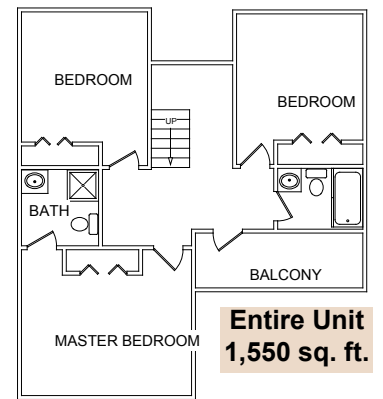

# INNSBROOK CONDOMINIUMS

**DELUXE - First Floor**

**DELUXE - Second Floor - 2 Bedroom**

**DELUXE - Second Floor - 3 Bedroom**

**PLUSH - First Floor**

**PLUSH - Second Floor - 2 Bedroom**

**PLUSH - Second Floor - 3 Bedroom**

**GENEVA COVE - 2 Bedroom**

**1,160 sq. ft.**

**VILLA SUITE**

**550 sq. ft.**

Floorplans are approximate.  
For marketing purposes only.  
Updated: 7/20/10 JJ