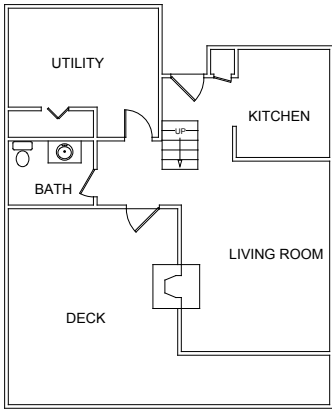

# INNSBROOK CONDOMINIUMS

**DELUXE - First Floor**

**DELUXE - Second Floor - 2 Bedroom**

**DELUXE - Second Floor - 3 Bedroom**

**PLUSH - First Floor**

**PLUSH - Second Floor - 2 Bedroom**

**PLUSH - Second Floor - 3 Bedroom**

**GENEVA COVE - 2 Bedroom**

**1,160 sq. ft.**

**VILLA SUITE**

**550 sq. ft.**

Floorplans are approximate.  
For marketing purposes only.  
Updated: 7/20/10 JJ