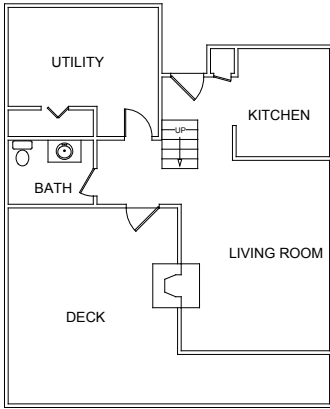

# INNSBROOK CONDOMINIUMS

**DELUXE - First Floor**

**DELUXE - Second Floor - 2 Bedroom**

**DELUXE - Second Floor - 3 Bedroom**

**PLUSH - First Floor**

**PLUSH - Second Floor - 2 Bedroom**

**PLUSH - Second Floor - 3 Bedroom**

**GENEVA COVE - 2 Bedroom**

**1,160 sq. ft.**

**VILLA SUITE**

**550 sq. ft.**

Floorplans are approximate.  
For marketing purposes only.  
Updated: 7/20/10 JJ